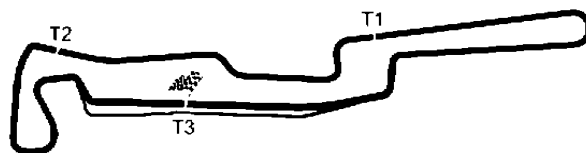

LIGURBIKE

Sorted on best lap time

Ligurbike - Gruppo Amatori

Autodromo "Riccardo Paletti" 2,350 km

4 Turno Prove Libere Amatori

01/09/2019 14:00

Practice (20:00 Time) started at 14:00:36

Pos	No.	Name	Class	Model/Engine	Best Tm	Diff	Gap
38	76	Alessandro BORGHI	A1000	Aprilia	1:45.477	24.214	2.520